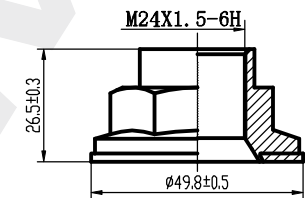

Bolt 4PCS DACRO

NUT 1PCS Galvanized

DP Number	Part Number	Drawing Version Number	Drawing Issue Date
DP2010.10.0639	DRW0639	V1	2025.07.05

DRIVET