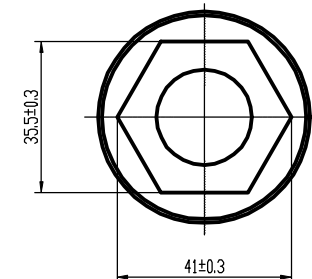

Bolt 4PCS DACRO

NUT 1PCS Galvanized

DP Number	Part Number	Drawing Version Number	Drawing Issue Date
DP2010.10.0639	DRW0639	V1	2025.07.05

DRIVET