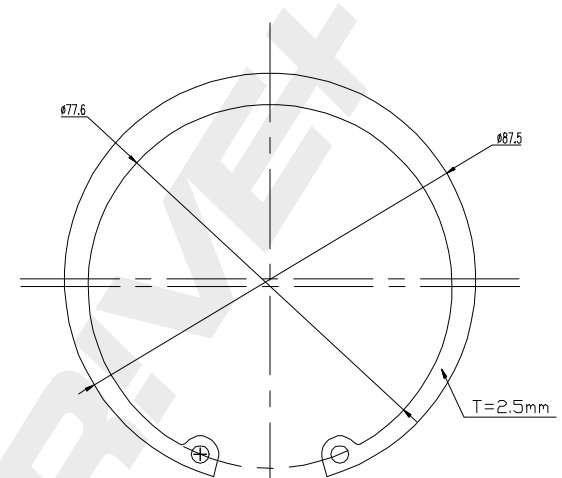

NUT 210-B-006 1PCS

Circlip 1pcs
081-A-82 Black

DP Number	Part Number	Drawing Version Number	Drawing Issue Date	DRIVET
DP2010.10.0650	DRW0650	V1	2025.06.24	