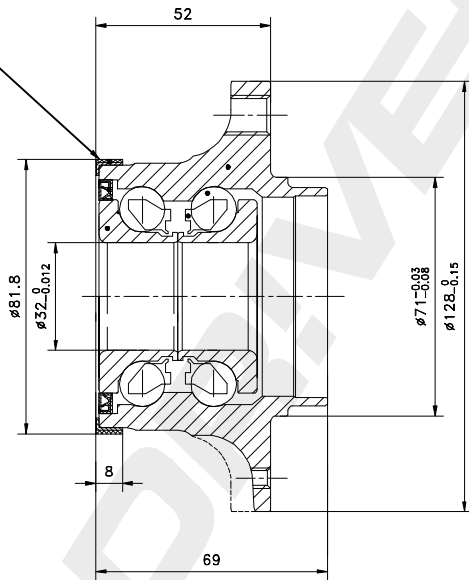

ABS96

DP Number	Part Number	Drawing Version Number	Drawing Issue Date	<b>DRIVET</b>
DP2010.10.0684	DRW0684	V1	2025.07.16	