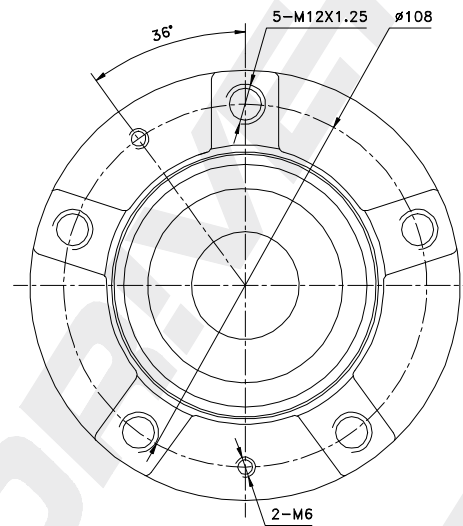

ABS96

DP Number	Part Number	Drawing Version Number	Drawing Issue Date	<b>DRIVET</b>
DP2010.10.0684	DRW0684	V1	2025.07.16	