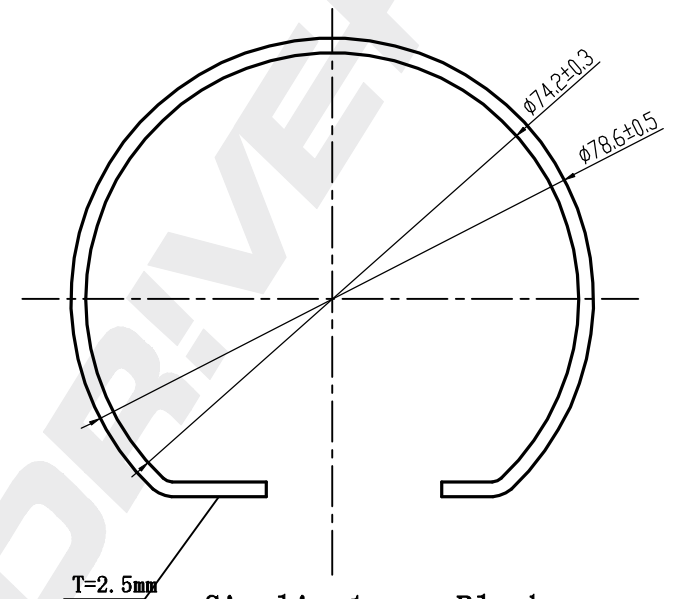

nut 1PCS Galvanized

Circlip 1pcs Black

DP Number	Part Number	Drawing Version Number	Drawing Issue Date	DRIVET
DP2010.10.0701	DRW0701	V1	2025.08.15	