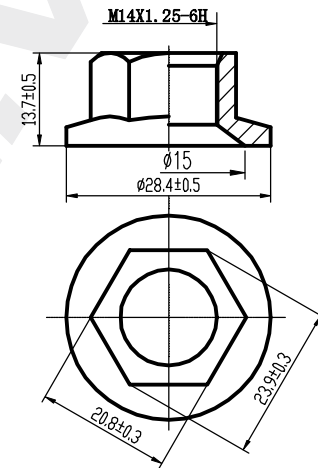

Bolt 4PCS DACRO

NUT 4PCS Galvanized

DP Number	Part Number	Drawing Version Number	Drawing Issue Date	<b>DRIVET</b>
DP2010.10.0730	DRW0730	V1	2025.07.05	