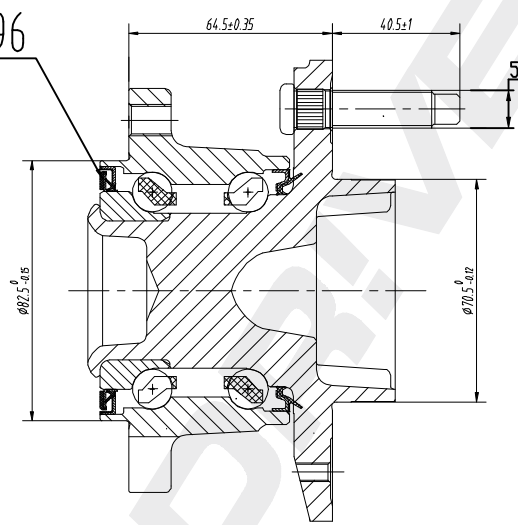

ABS96

bolt 4PCS Galvanized

DP Number	Part Number	Drawing Version Number	Drawing Issue Date	DRIVET
DP2010.10.0812	DRW0812	V1	2025.08.15	