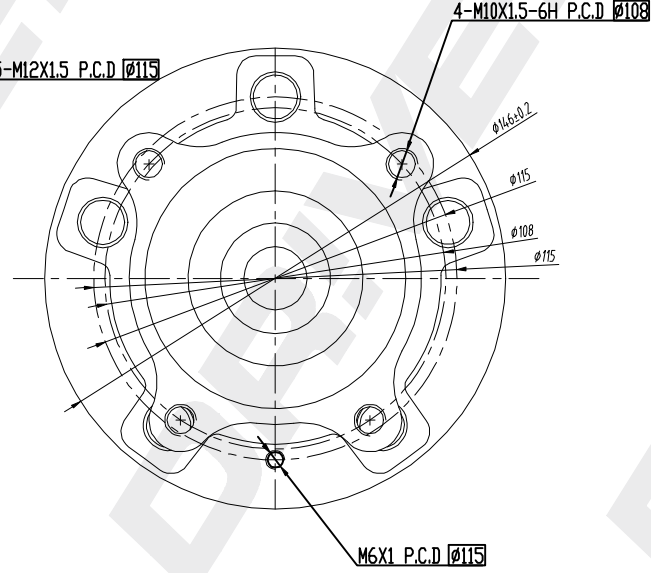

ABS96

bolt 4PCS Galvanized

DP Number	Part Number	Drawing Version Number	Drawing Issue Date	DRIVET
DP2010.10.0812	DRW0812	V1	2025.08.15	