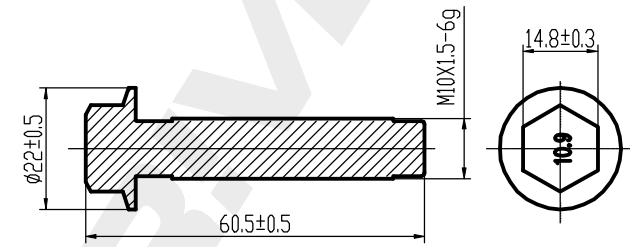

ABS96

bolt 4PCS Galvanized

DP Number	Part Number	Drawing Version Number	Drawing Issue Date	DRIVET
DP2010.10.0812	DRW0812	V1	2025.08.15	