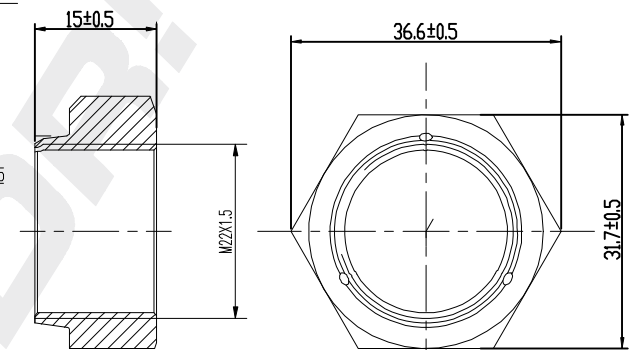

CAP 1pcs Galvanized

nut 1PCS Galvanized

DP Number	Part Number	Drawing Version Number	Drawing Issue Date	DRIVET
DP2010.10.0896	DRW0896	V1	2025.07.16	