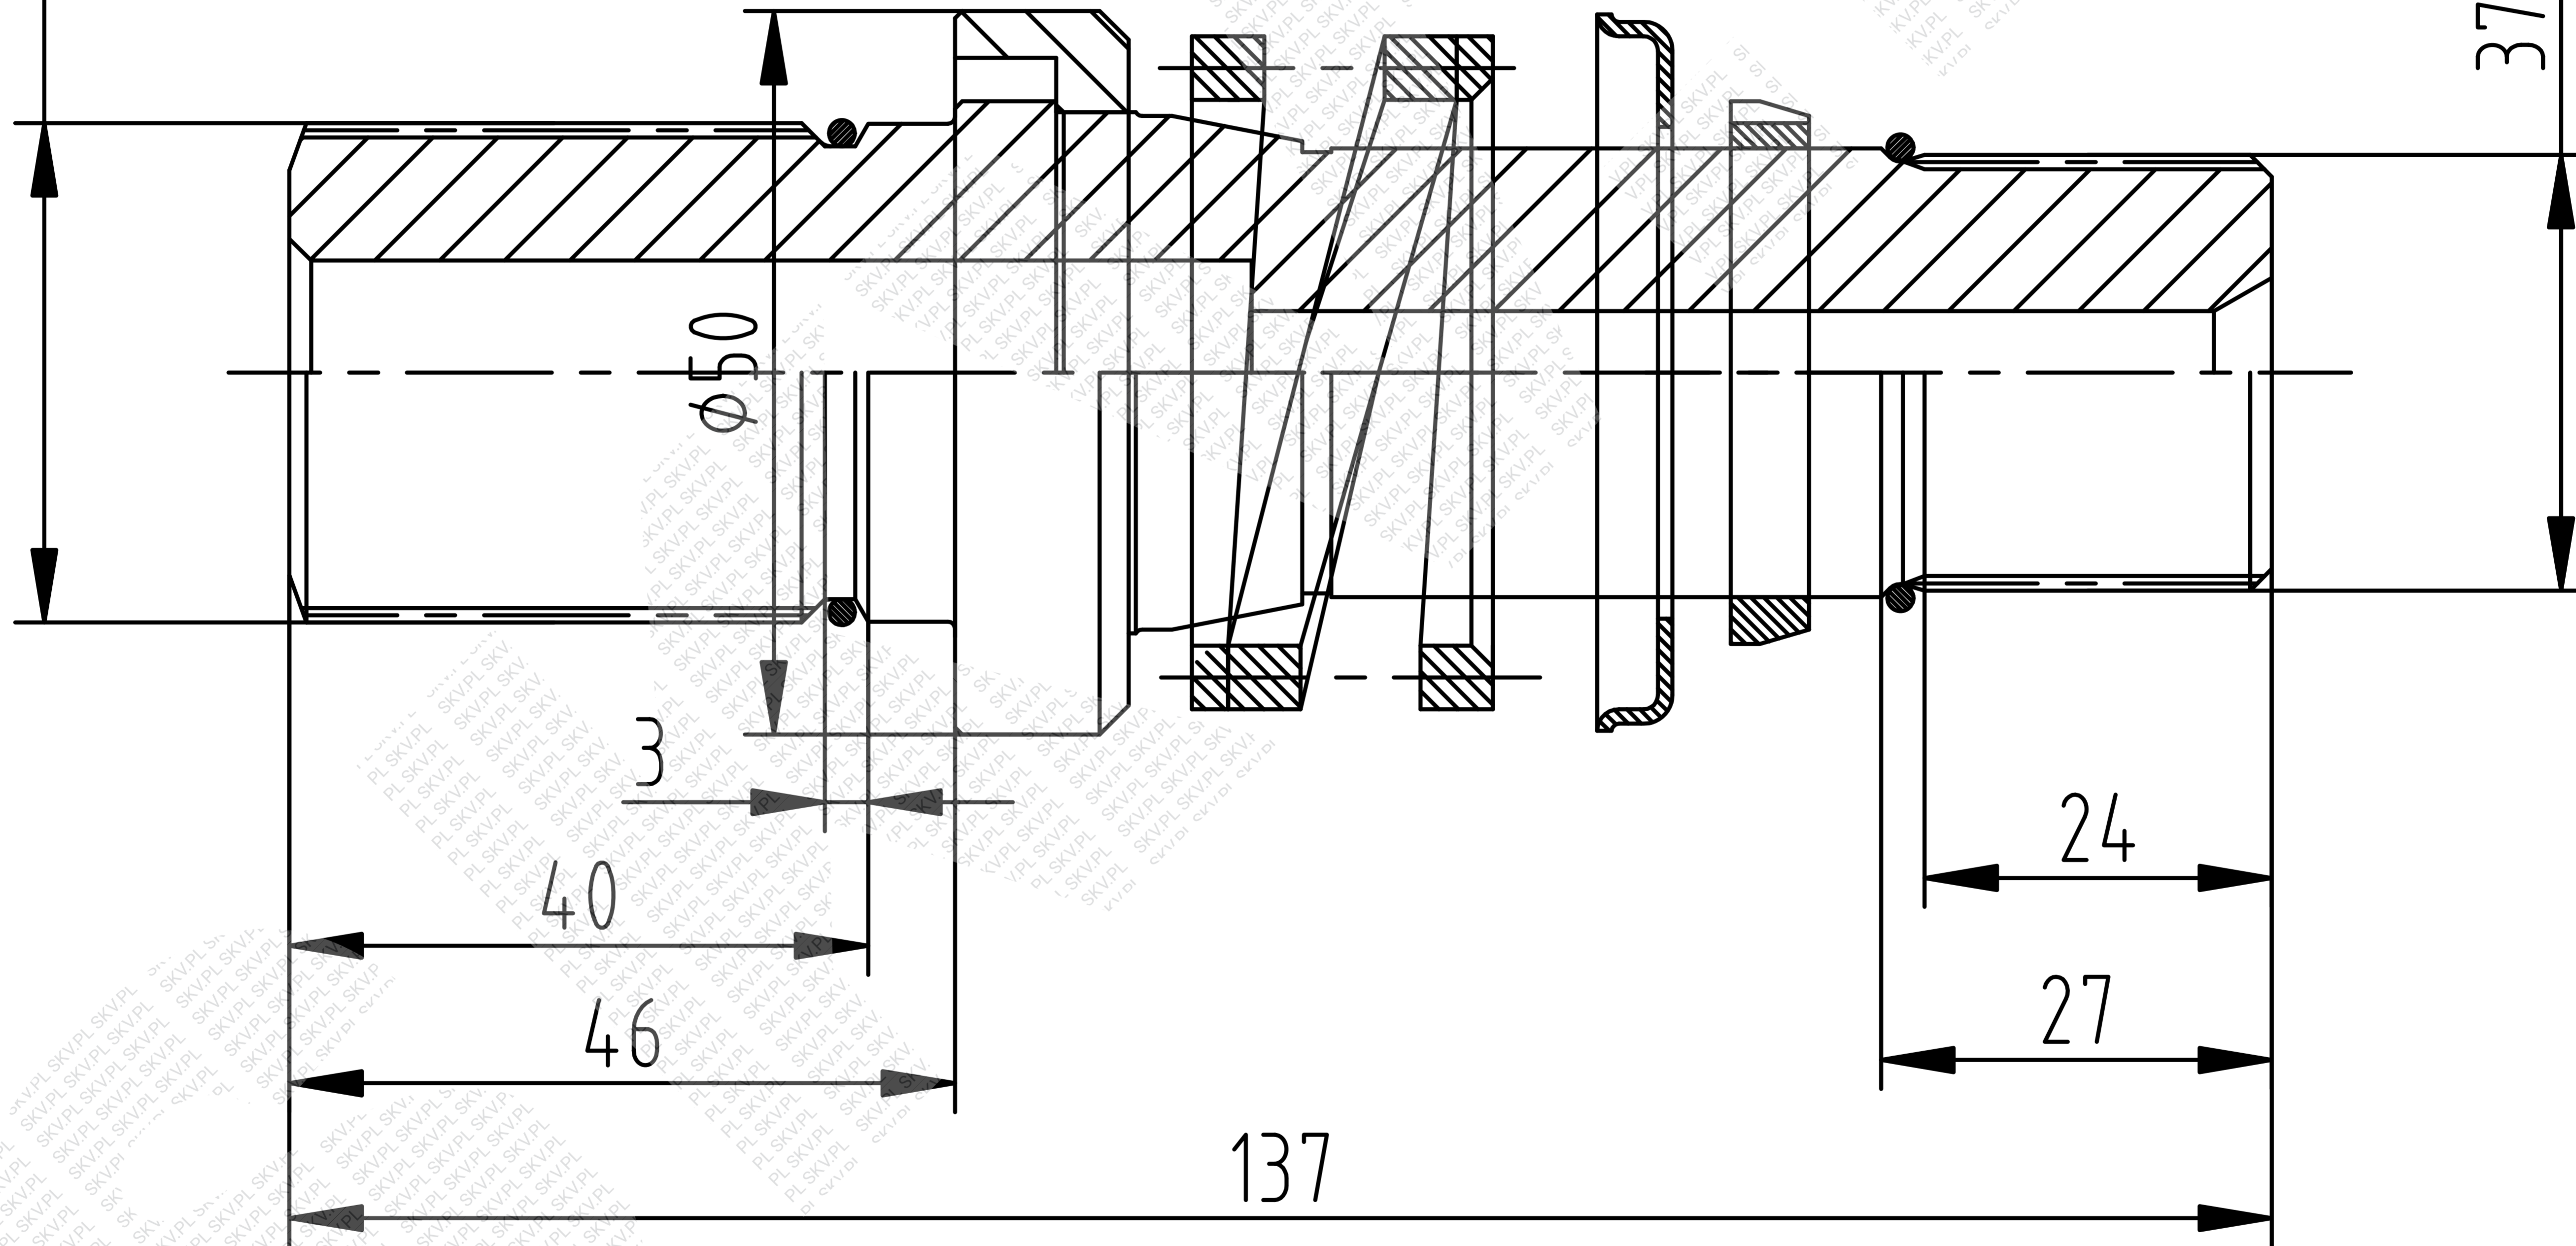

26/1.27/30°

37/0.794/37.5°

 <p>ESEN Wojciech Michorzewski S.K.A. Papieżka 69, 87-800 Włocławek, Poland info@skv.pl, www.skv.pl</p>	Importer	Product name	Symbol
		DRIVESHAFT	40SKV900
	OE Number	Diagram No	Date
	02Z409345B	001	03/2025