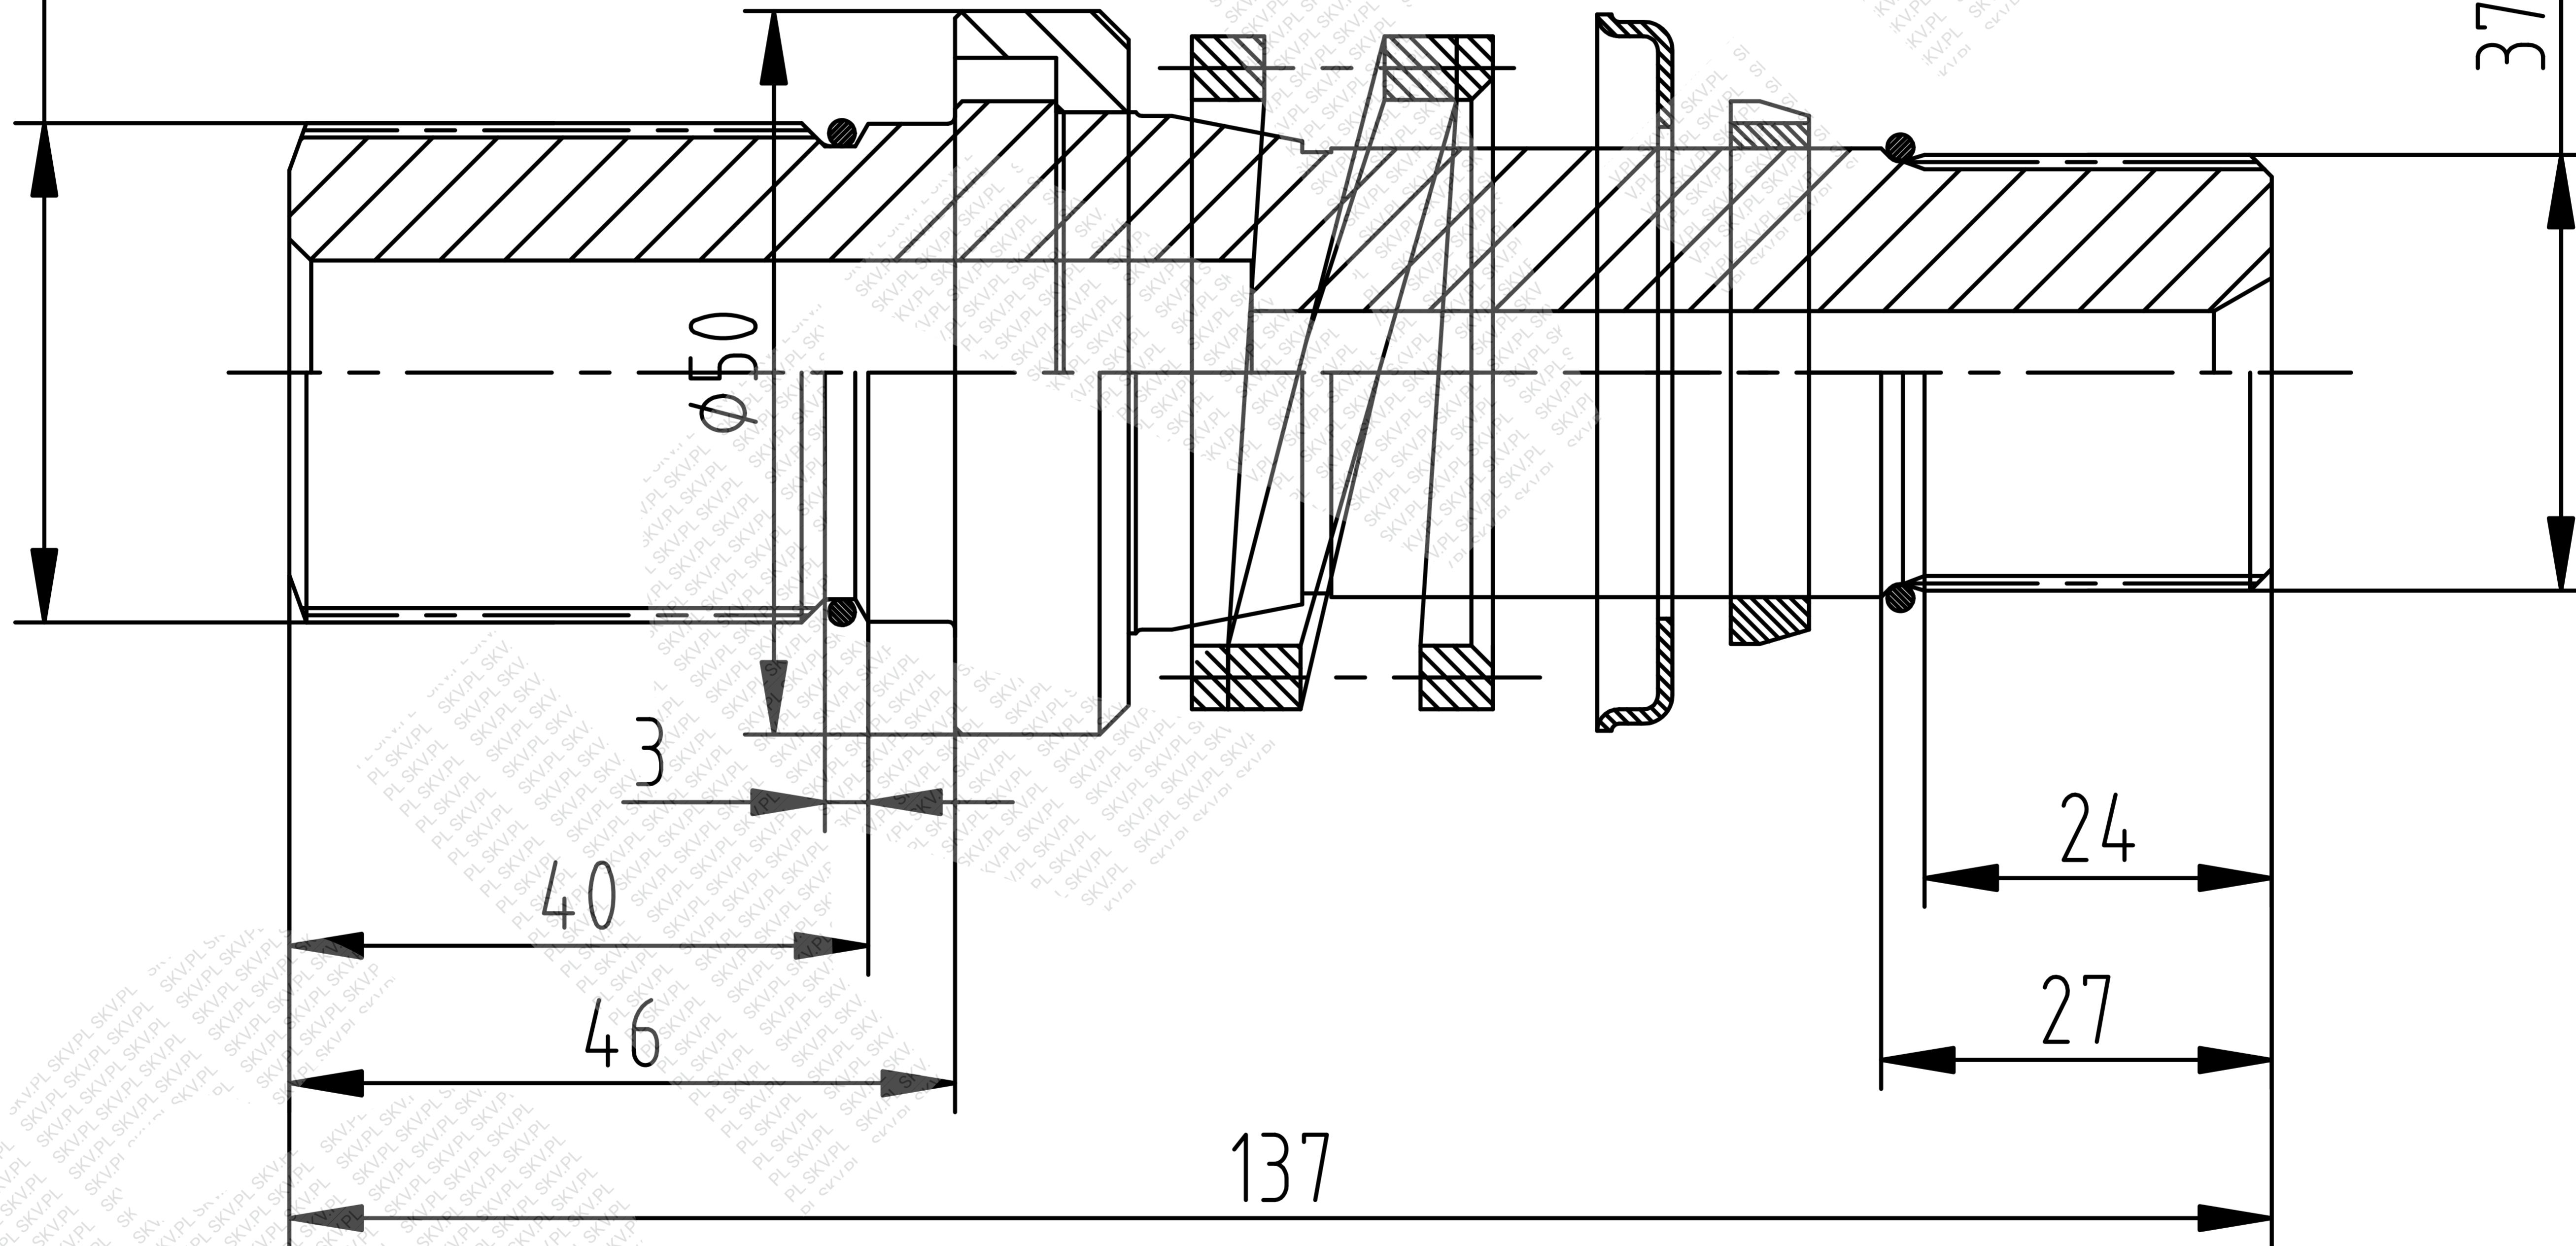

26/1.27/30°

37/0.794/37.5°

 <p>ESEN Wojciech Michorzewski S.K.A. Papieżka 69, 87-800 Włocławek, Poland info@skv.pl, www.skv.pl</p>	Importer	Product name	Symbol
		DRIVESHAFT	40SKV901
	OE Number	Diagram No	Date
	02Z409345D	001	03/2025